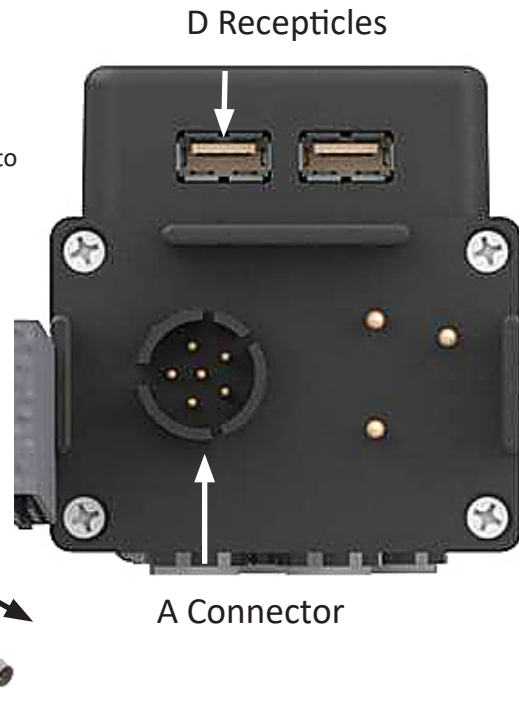

ADVENT

Technologies, LLC

Honey Badger™ & UltraCell™ Fuel Cells

MADE IN THE USA

4-Port Mega Manager

PN: ACA0027

4-PORT MOBILE INTERFACE FOR DEMANDING APPLICATIONS

OPERATION

- ❖ BB2590/u or BB2557/u battery clips on the bottom.
- ❖ Provides four expansion power ports.
- ❖ Provides two 1A USB Power Ports.
- ❖ Fuel Cell interface cable to charge battery while battery supplies load.
- ❖ Use with fuel cell Auto-Sleep. Fuel cell turns on and off automatically to keep battery charged.

Connector	Rating
A: BB2590 / BB2557 Main Connector	Battery Specific
B x 4: GlenAir Mighty Mouse Recepticle	5 Amp Max Cont.
C: GlenAir Mighty Mouse Plug	5 Amp Max Cont.
D x 2: USB A Recepticle	1A

ADVENT TECHNOLOGIES, LLC
 5637 La Ribera Street Suite A Livermore CA 94550 USA
 Tel: (925) 455-9400 Fax: (925) 455-7750
 www.ultracell-llc.com sales@ultracell-llc.com