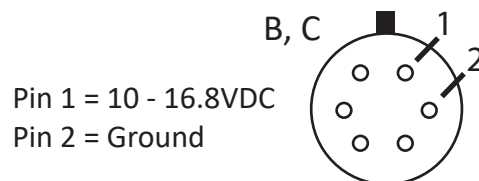

ADVENT TECHNOLOGIES, LLC
5637 La Ribera Street Suite A Livermore CA 94550 USA
Tel: (925) 455-9400 Fax: (925) 455-7750
www.ultracell-llc.com sales@ultracell-llc.com