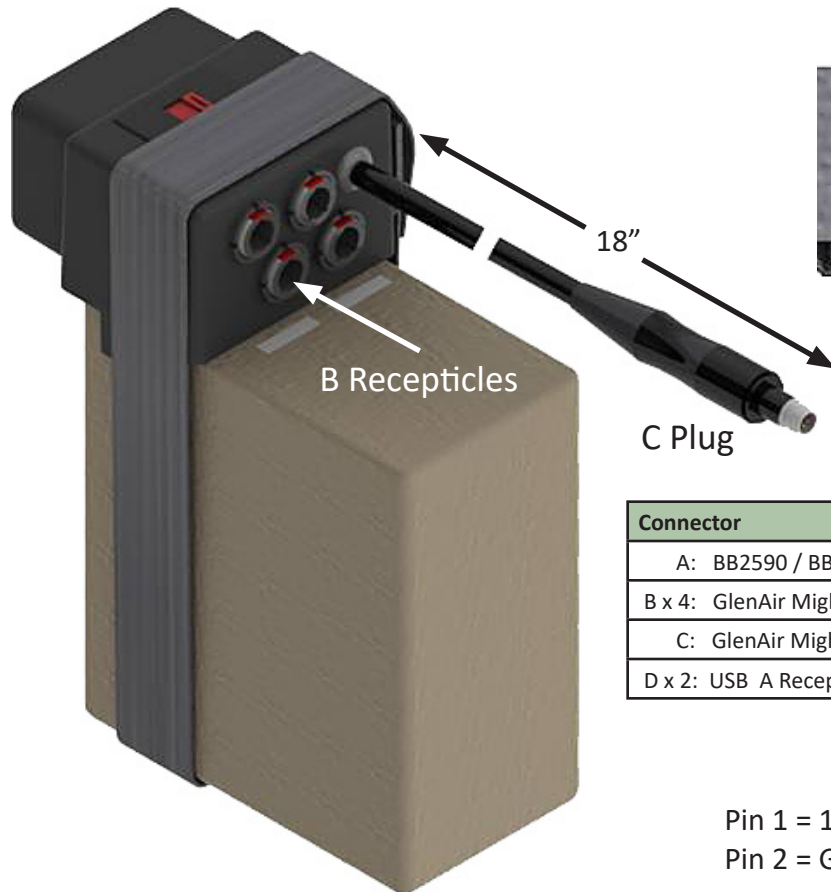

ADVENT

Technologies, LLC

Honey Badger™ & UltraCell™ Fuel Cells

MADE IN THE USA

4-Port Mega Manager

PN: ACA0027

4-PORT MOBILE INTERFACE FOR DEMANDING APPLICATIONS

OPERATION

- ❖ BB2590/u or BB2557/u battery clips on the bottom.
- ❖ Provides four expansion power ports.
- ❖ Provides two 1A USB Power Ports.
- ❖ Fuel Cell interface cable to charge battery while battery supplies load.
- ❖ Use with fuel cell Auto-Sleep. Fuel cell turns on and off automatically to keep battery charged.

Connector	Rating
A: BB2590 / BB2557 Main Connector	Battery Specific
B x 4: GlenAir Mighty Mouse Recepticle	5 Amp Max Cont.
C: GlenAir Mighty Mouse Plug	5 Amp Max Cont.
D x 2: USB A Recepticle	1A

ADVENT TECHNOLOGIES, LLC
 5637 La Ribera Street Suite A Livermore CA 94550 USA
 Tel: (925) 455-9400 Fax: (925) 455-7750
 www.ultracell-llc.com sales@ultracell-llc.com