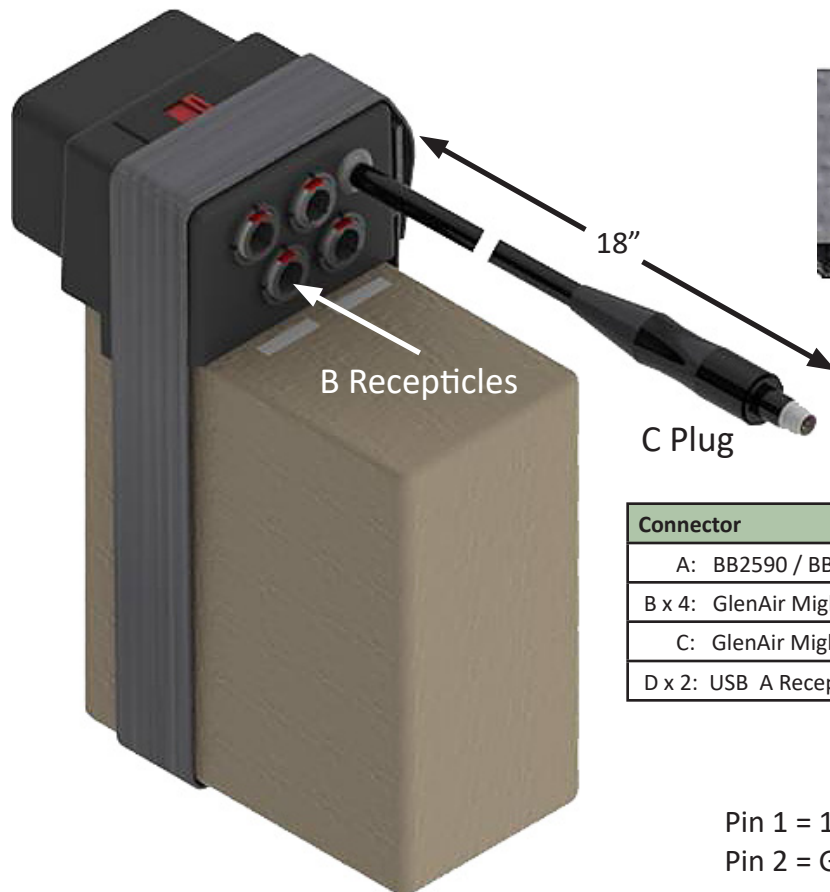

# 4-Port Mega Manager

PN: ACA0027

## 4-PORT MOBILE INTERFACE FOR DEMANDING APPLICATIONS

### OPERATION

- ❖ BB2590/u or BB2557/u battery clips on the bottom.
- ❖ Provides four expansion power ports.
- ❖ Provides two 1A USB Power Ports.
- ❖ Fuel Cell interface cable to charge battery while battery supplies load.
- ❖ Use with fuel cell Auto-Sleep. Fuel cell turns on and off automatically to keep battery charged.

| Connector                              | Rating           |
|----------------------------------------|------------------|
| A: BB2590 / BB2557 Main Connector      | Battery Specific |
| B x 4: GlenAir Mighty Mouse Recepticle | 5 Amp Max Cont.  |
| C: GlenAir Mighty Mouse Plug           | 5 Amp Max Cont.  |
| D x 2: USB A Recepticle                | 1A               |