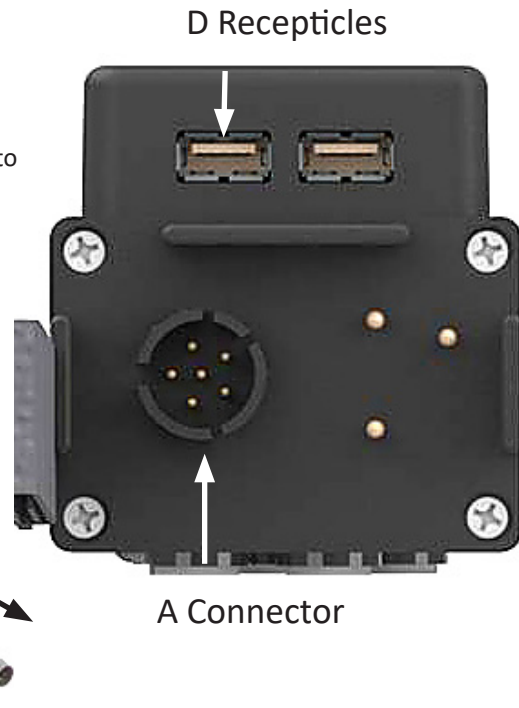

# 4-Port Mega Manager

PN: ACA0027

## 4-PORT MOBILE INTERFACE FOR DEMANDING APPLICATIONS

### OPERATION

- ❖ BB2590/u or BB2557/u battery clips on the bottom.
- ❖ Provides four expansion power ports.
- ❖ Provides two 1A USB Power Ports.
- ❖ Fuel Cell interface cable to charge battery while battery supplies load.
- ❖ Use with fuel cell Auto-Sleep. Fuel cell turns on and off automatically to keep battery charged.

| Connector                              | Rating           |
|----------------------------------------|------------------|
| A: BB2590 / BB2557 Main Connector      | Battery Specific |
| B x 4: GlenAir Mighty Mouse Recepticle | 5 Amp Max Cont.  |
| C: GlenAir Mighty Mouse Plug           | 5 Amp Max Cont.  |
| D x 2: USB A Recepticle                | 1A               |